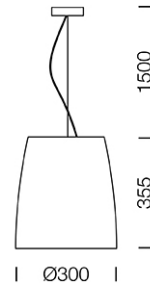

PROJECT : _____

SALE : _____

Lampitude®
TURN ON YOUR ATTITUDE

Product

Dimension

Specification

ITEM CODE	:	KONZ-PS-GY
SERIES	:	KONZ
BRAND	:	LAMPTITUDE
LAMP TYPE	:	COMPACT FLUORESCENT OR LED
LAMP BASE	:	1*E27 MAX 20W
DESCRIPTION	:	PENDANT LAMP
INSTALLATION	:	SURFACE MOUNTED BASE
MATERIAL	:	POWDER COATED ALUMINIUM
COLOR	:	GRAY
CONTROL GEAR	:	N/A
REFLECTOR	:	N/A