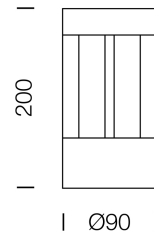

PROJECT : _____

SALE : _____

Lampitude®
TURN ON YOUR ATTITUDE

Product

Dimension

Specification

ITEM CODE	:	KONIC-200-BK
SERIES	:	KONIC
BRAND	:	LAMPTITUDE
LAMP TYPE	:	LED
LAMP BASE	:	LED 1*7W 3000K
DESCRIPTION	:	LED BOLLARD LAMP
INSTALLATION	:	SURFACE MOUNTED
MATERIAL	:	POWDER COATED DIE-CAST ALUMINIUM CLEAR GLASS COVER
IP RATING	:	IP54
COLOR	:	DARK GRAY
CONTROL GEAR	:	LED DRIVER INCLUDED
REFLECTOR	:	N/A