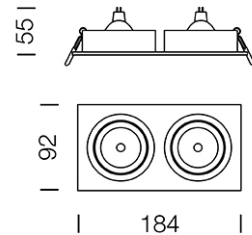

PROJECT : _____

SALE : _____

Lamptitude®
TURN ON YOUR ATTITUDE

Product

Dimension

Specification

ITEM CODE	:	KONA-2-WH
SERIES	:	KONA
BRAND	:	LAMPTITUDE
LAMP TYPE	:	HALOGEN OR LED
LAMP BASE	:	2*MR16 MAX 50W
DESCRIPTION	:	DOWNLIGHT
INSTALLATION	:	RECESSED DOWNLIGHT
MATERIAL	:	POWDER COATED ALUMINIUM
COLOR	:	WHITE
CONTROL GEAR	:	REMOTE TRANSFORMER
REFLECTOR	:	N/A