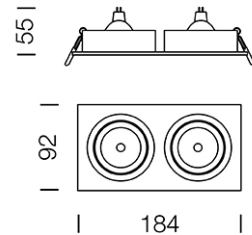

PROJECT : _____

SALE : _____

Lamptitude®
TURN ON YOUR ATTITUDE

Product

Dimension

Specification

ITEM CODE	:	KONA-2
SERIES	:	KONA
BRAND	:	LAMPTITUDE
LAMP TYPE	:	HALOGEN OR LED
LAMP BASE	:	2*GU10 MAX 50W
DESCRIPTION	:	DOWNLIGHT
INSTALLATION	:	RECESSED DOWNLIGHT
MATERIAL	:	ALUMINIUM HALINE
COLOR	:	ALUMINIUM
CONTROL GEAR	:	N/A
REFLECTOR	:	N/A