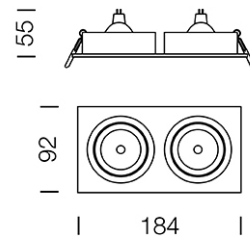

PRODUCT : _____
SALE : _____

Lampitude®
TURN ON YOUR ATTITUDE

Product

Dimension

Specification

SERIES	: KONA
ITEM CODE	: KONA-2-BK+BK
DESCRIPTION	: DOWNLIGHT
SIZE	: W184 X L92 X H55 (MM)
INSTALLATION	: RECESSED DOWNLIGHT
DRILL SIZE	: W160 X L80 (MM)
WEIGHT	: -
MATERIAL	: POWDER COATED ALUMINUM
COLOR	: BLACK
REFLECTOR	: N/A
DIFFUSER	: N/A
IP RATING	: 20
LIGHT SOURCES	: HALOGEN OR LED
SOCKET	: MR16 X 2
WATTS	: MAX 50W
VOLT	: -
CCT	: -
CRI	: -
BEAM ANGLE	: -
LUMEN POWER	: -
LIFETIME	: -
CONTROL GEAR	: REMOTE TRANSFORMER
ACCESSORIES	: -
REMARKS	: BULB NOT INCLUDED