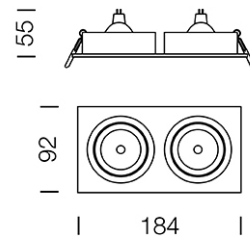

PRODUCT : \_\_\_\_\_  
SALE : \_\_\_\_\_

Lampitude®  
TURN ON YOUR ATTITUDE

Product

Dimension

Specification

SERIES	: KONA
ITEM CODE	: KONA-2-BK+BK
DESCRIPTION	: DOWNLIGHT
SIZE	: W184 X L92 X H55 (MM)
INSTALLATION	: RECESSED DOWNLIGHT
DRILL SIZE	: W160 X L80 (MM)
WEIGHT	: -
MATERIAL	: POWDER COATED ALUMINUM
COLOR	: BLACK
REFLECTOR	: N/A
DIFFUSER	: N/A
IP RATING	: 20
LIGHT SOURCES	: HALOGEN OR LED
SOCKET	: GU10 X 2
WATTS	: MAX 50W
VOLT	: -
CCT	: -
CRI	: -
BEAM ANGLE	: -
LUMEN POWER	: -
LIFETIME	: -
CONTROL GEAR	: -
ACCESSORIES	: -
REMARKS	: BULB NOT INCLUDED