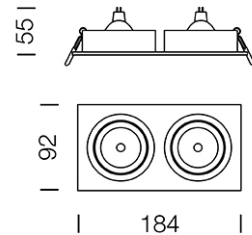

PROJECT : _____

SALE : _____

Lamptitude®
TURN ON YOUR ATTITUDE

Product

Dimension

Specification

ITEM CODE	:	KONA-2-BK
SERIES	:	KONA
BRAND	:	LAMPTITUDE
LAMP TYPE	:	HALOGEN OR LED
LAMP BASE	:	2*MR16 MAX 50W
DESCRIPTION	:	DOWNLIGHT
INSTALLATION	:	RECESSED DOWNLIGHT
MATERIAL	:	ALUMINIUM HALINE
COLOR	:	BLACK
CONTROL GEAR	:	REMOTE TRANSFORMER
REFLECTOR	:	N/A