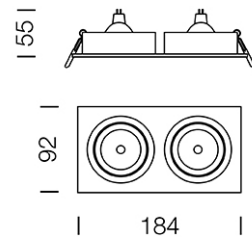

PROJECT : _____

SALE : _____

Lamptitude®
TURN ON YOUR ATTITUDE

Product

Dimension

Specification

ITEM CODE	:	KONA-2-BK
SERIES	:	KONA
BRAND	:	LAMPTITUDE
LAMP TYPE	:	HALOGEN OR LED
LAMP BASE	:	2*GU10 MAX 50W
DESCRIPTION	:	DOWNLIGHT
INSTALLATION	:	RECESSED DOWNLIGHT
MATERIAL	:	ALUMINIUM HALINE
COLOR	:	BLACK
CONTROL GEAR	:	N/A
REFLECTOR	:	N/A