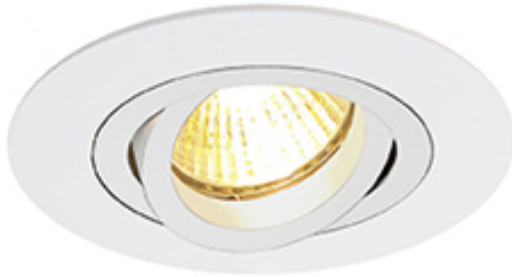

PROJECT : _____

SALE : _____

Lampitude®
TURN ON YOUR ATTITUDE

Product

Dimension

Specification

ITEM CODE	:	KONA-1R-WH
SERIES	:	KONA
BRAND	:	LAMPTITUDE
LAMP TYPE	:	HALOGEN OR LED
LAMP BASE	:	1*MR16 MAX 50W
DESCRIPTION	:	DOWNLIGHT
INSTALLATION	:	RECESSED DOWNLIGHT
MATERIAL	:	POWDER COATED ALUMINIUM
COLOR	:	WHITE
CONTROL GEAR	:	REMOTE TRANSFORMER
REFLECTOR	:	N/A