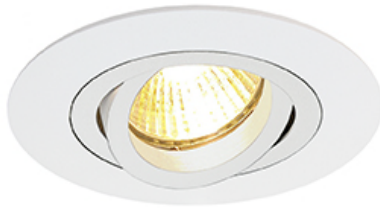

PROJECT : _____

SALE : _____

Lampitude®
TURN ON YOUR ATTITUDE

Product

Dimension

Specification

ITEM CODE	:	KONA-1R-WH
SERIES	:	KONA
BRAND	:	LAMPTITUDE
LAMP TYPE	:	HALOGEN OR LED
LAMP BASE	:	1*GU10 MAX 50W
DESCRIPTION	:	DOWNLIGHT
INSTALLATION	:	RECESSED DOWNLIGHT
MATERIAL	:	POWDER COATED ALUMINIUM
COLOR	:	WHITE
CONTROL GEAR	:	N/A
REFLECTOR	:	N/A