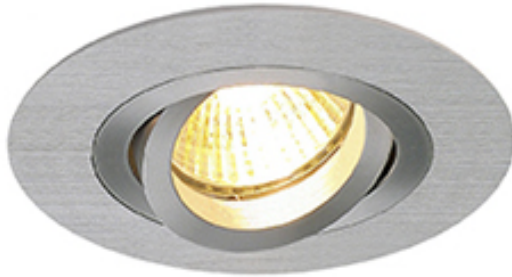

## Specification

ITEM CODE	:	KONA-1R
SERIES	:	KONA
BRAND	:	LAMPTITUDE
LAMP TYPE	:	HALOGEN OR LED
LAMP BASE	:	1*MR16 MAX 50W
DESCRIPTION	:	DOWNLIGHT
INSTALLATION	:	RECESSED DOWNLIGHT
MATERIAL	:	ALUMINIUM HALINE
COLOR	:	ALUMINIUM
CONTROL GEAR	:	REMOTE TRANSFORMER
REFLECTOR	:	N/A