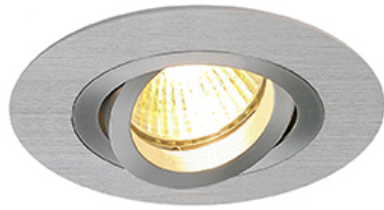

## Specification

ITEM CODE	:	KONA-1R
SERIES	:	KONA
BRAND	:	LAMPTITUDE
LAMP TYPE	:	HALOGEN OR LED
LAMP BASE	:	1*GU10 MAX 50W
DESCRIPTION	:	DOWNLIGHT
INSTALLATION	:	RECESSED DOWNLIGHT
MATERIAL	:	ALUMINIUM HALINE
COLOR	:	ALUMINIUM
CONTROL GEAR	:	N/A
REFLECTOR	:	N/A