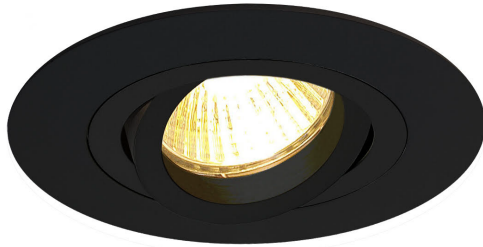

PROJECT : _____

SALE : _____

Lampitude®
TURN ON YOUR ATTITUDE

Product

Dimension

| 55 |

| Ø92 |

Specification

ITEM CODE	:	KONA-1R-BK-BK
SERIES	:	KONA
BRAND	:	LAMPTITUDE
LAMP TYPE	:	HALOGEN OR LED
LAMP BASE	:	1*MR16 MAX 50W
DESCRIPTION	:	DOWNLIGHT
INSTALLATION	:	RECESSED DOWNLIGHT
MATERIAL	:	POWDER COATED ALUMINIUM
COLOR	:	BLACK, BLACK
CONTROL GEAR	:	N/A
REFLECTOR	:	N/A