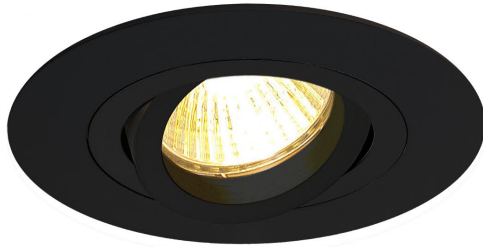

PROJECT : _____

SALE : _____

Lamptitude®
TURN ON YOUR ATTITUDE

Product

Dimension

| 55 |

| Ø92 |

Specification

ITEM CODE	:	KONA-1R-BK-BK-GU10
SERIES	:	KONA
BRAND	:	LAMPTITUDE
LAMP TYPE	:	HALOGEN OR LED
LAMP BASE	:	1*GU10 MAX 50W
DESCRIPTION	:	DOWNLIGHT
INSTALLATION	:	RECESSED DOWNLIGHT
MATERIAL	:	POWDER COATED ALUMINIUM
COLOR	:	BLACK, BLACK
CONTROL GEAR	:	N/A
REFLECTOR	:	N/A