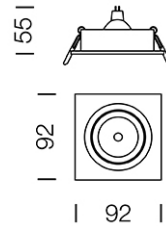

PROJECT : _____

SALE : _____

Lamptitude®
TURN ON YOUR ATTITUDE

Product

Dimension

Specification

ITEM CODE	:	KONA-1-WH
SERIES	:	KONA
BRAND	:	LAMPTITUDE
LAMP TYPE	:	HALOGEN OR LED
LAMP BASE	:	1*GU10 MAX 50W
DESCRIPTION	:	DOWNLIGHT
INSTALLATION	:	RECESSED DOWNLIGHT
MATERIAL	:	POWDER COATED ALUMINIUM
COLOR	:	WHITE
CONTROL GEAR	:	N/A
REFLECTOR	:	N/A