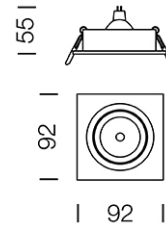

PROJECT : _____

SALE : _____

Lamptitude®
TURN ON YOUR ATTITUDE

Product

Dimension

Specification

ITEM CODE	:	KONA-1
SERIES	:	KONA
BRAND	:	LAMPTITUDE
LAMP TYPE	:	HALOGEN OR LED
LAMP BASE	:	1*MR16 MAX 50W
DESCRIPTION	:	DOWNLIGHT
INSTALLATION	:	RECESSED DOWNLIGHT
MATERIAL	:	ALUMINIUM HALINE
COLOR	:	ALUMINIUM
CONTROL GEAR	:	REMOTE TRANSFORMER
REFLECTOR	:	N/A