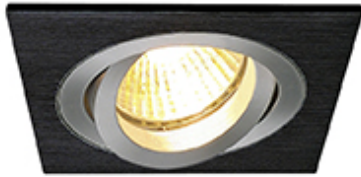

PROJECT : _____

SALE : _____

Lamptitude®
TURN ON YOUR ATTITUDE

Product

Dimension

Specification

ITEM CODE	:	KONA-1-BK
SERIES	:	KONA
BRAND	:	LAMPTITUDE
LAMP TYPE	:	HALOGEN OR LED
LAMP BASE	:	1*MR16 MAX 50W
DESCRIPTION	:	DOWNLIGHT
INSTALLATION	:	RECESSED DOWNLIGHT
MATERIAL	:	ALUMINIUM HALINE
COLOR	:	BLACK
CONTROL GEAR	:	REMOTE TRANSFORMER
REFLECTOR	:	N/A