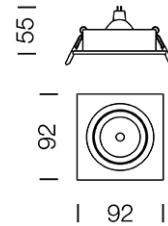

PROJECT : _____

SALE : _____

Lamptitude®
TURN ON YOUR ATTITUDE

Product

Dimension

Specification

ITEM CODE	:	KONA-1-BK
SERIES	:	KONA
BRAND	:	LAMPTITUDE
LAMP TYPE	:	HALOGEN OR LED
LAMP BASE	:	1*MR16 MAX 50W
DESCRIPTION	:	DOWNLIGHT
INSTALLATION	:	RECESSED DOWNLIGHT
MATERIAL	:	ALUMINIUM HALINE
COLOR	:	BLACK
CONTROL GEAR	:	REMOTE TRANSFORMER
REFLECTOR	:	N/A