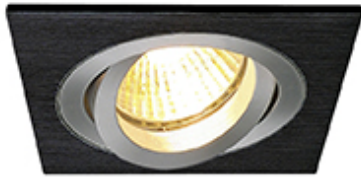

## Specification

ITEM CODE	:	KONA-1-BK
SERIES	:	KONA
BRAND	:	LAMPTITUDE
LAMP TYPE	:	HALOGEN OR LED
LAMP BASE	:	1*GU10 MAX 50W
DESCRIPTION	:	DOWNLIGHT
INSTALLATION	:	RECESSED DOWNLIGHT
MATERIAL	:	ALUMINIUM HALINE
COLOR	:	BLACK
CONTROL GEAR	:	N/A
REFLECTOR	:	N/A