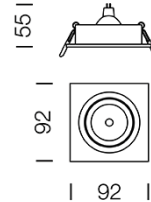

PROJECT : _____
SALE : _____

Product

Dimension

Specification

SERIES : KONA
ITEM CODE : KONA-1-BK-BK
DESCRIPTION : DOWNLIGHT
SIZE : W92 X L92 X H55 (MM)

INSTALLATION : RECESSED DOWNLIGHT
DRILL SIZE : Ø80 (MM)
WEIGHT : -
MATERIAL : POWDER COATED ALUMINUM
COLOR : BLACK
REFLECTOR : -
DIFFUSER : -
IP RATING : 20