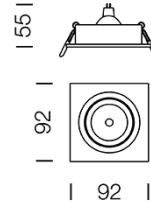

PROJECT : \_\_\_\_\_  
SALE : \_\_\_\_\_

Product

Dimension

Specification

SERIES	: KONA
ITEM CODE	: KONA-1-BK-BK
DESCRIPTION	: DOWNLIGHT
SIZE	: W92 X L92 X H55 (MM)
INSTALLATION	: RECESSED DOWNLIGHT
DRILL SIZE	: Ø80 (MM)
WEIGHT	: -
MATERIAL	: POWDER COATED ALUMINUM
COLOR	: BLACK
REFLECTOR	: -
DIFFUSER	: -
IP RATING	: 20
LIGHT SOURCES	: HALOGEN OR LED
SOCKET	: GU10
WATTS	: MAX 50W
VOLT	: -
CCT	: -
CRI	: -
BEAM ANGLE	: -
LUMEN POWER	: -
LIFETIME	: -
CONTROL GEAR	: -
ACCESSORIES	: -
REMARKS	: BULB NOT INCLUDED