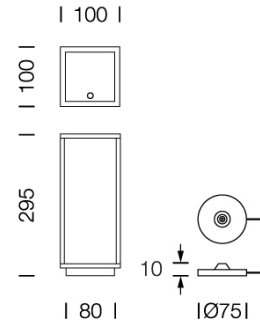

PROJECT : _____
SALE : _____

Lampitude

Product

Dimension

Specification

SERIES	: KIX
ITEM CODE	: KIX-WW
DESCRIPTION	: RECHARGEABLE LAMP
SIZE	: W100 X L100 X H295 (MM)
INSTALLATION	: STANDING LAMP
DRILL SIZE	: -
WEIGHT	: 0.6 KG
MATERIAL	: DIE-CAST ALUMINUM
COLOR	: WHITE
REFLECTOR	: -
DIFFUSER	: OPAL PC
IP RATING	: 54
LIGHT SOURCES	: LED PHILIP 3014/24 PCS
SOCKET	: 2 X 2200 mAh LITHIUM BATTERY
WATTS	: 2.2W DC 3.7V
CCT	: 3000K
LUMINOUS FLUX	: 150LM
REMARKS	: CHARGE : 6-8H, WORK TIME 12 HOUR, (INCLUDED USB CHARGER ADAPTER & MICRO USB CABLE)