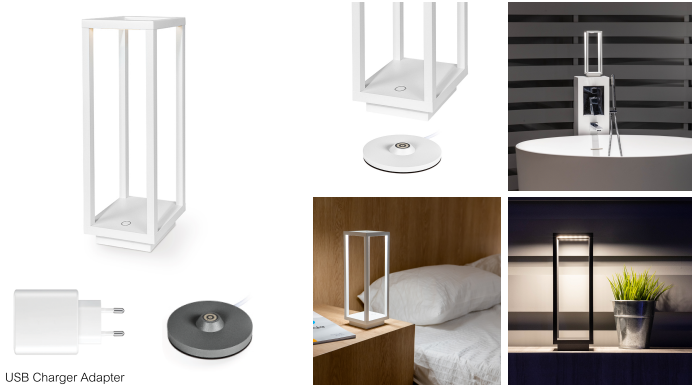

PROJECT : _____
SALE : _____

Lampitude

Product

Dimension

Specification

SERIES	: KIX
ITEM CODE	: KIX-WW
DESCRIPTION	: RECHARGEABLE LAMP
SIZE	: W100 X L100 X H295 (MM)
INSTALLATION	: STANDING LAMP
DRILL SIZE	: -
WEIGHT	: 0.6 KG
MATERIAL	: DIE-CAST ALUMINUM
COLOR	: WHITE
REFLECTOR	: -
DIFFUSER	: OPAL PC
IP RATING	: 54
LIGHT SOURCES	: LED PHILIP 3014/24 PCS
SOCKET	: 2 X 2200 mAh LITHIUM BATTERY
WATTS	: 2.2W DC 3.7V
CCT	: 3000K
LUMINOUS FLUX	: 150LM
REMARKS	: CHARGE : 6-8H, WORK TIME 12 HOUR, (INCLUDED USB CHARGER ADAPTER & MICRO USB CABLE)