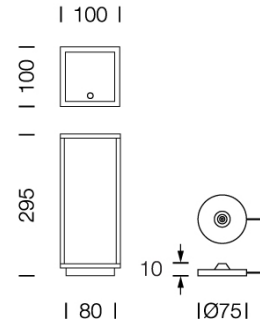

PROJECT : _____
 SALE : _____

Lampitude

Product

Dimension

Specification

SERIES	: KIX
ITEM CODE	: KIX-GY
DESCRIPTION	: RECHARGEABLE LAMP
SIZE	: W100 X L100 X H295 (MM)
INSTALLATION	: STANDING LAMP
DRILL SIZE	: -
WEIGHT	: 0.6 KG
MATERIAL	: DIE-CAST ALUMINUM
COLOR	: GRAY
REFLECTOR	: -
DIFFUSER	: OPAL PC
IP RATING	: 54
LIGHT SOURCES	: LED PHILIP 3014/24 PCS
SOCKET	: 2 X 2200 mAh LITHIUM BATTERY
WATTS	: 2.2W DC 3.7V
CCT	: 3000K
LUMINOUS FLUX	: 150LM
REMARKS	: CHARGE : 6-8H, WORK TIME 12 HOUR, (INCLUDED USB CHARGER ADAPTER & MICRO USB CABLE)