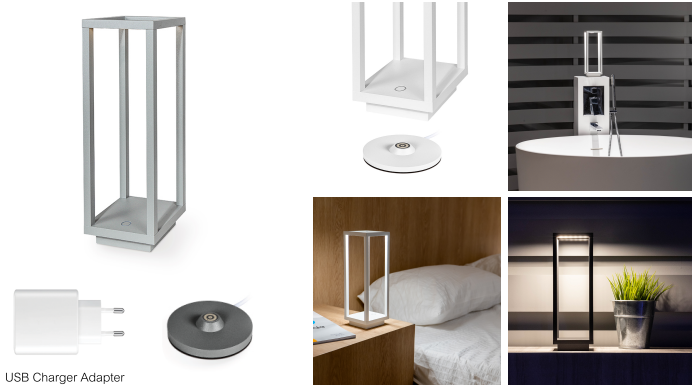

PROJECT : _____
 SALE : _____

Lampitude

Product

Dimension

Specification

SERIES	: KIX
ITEM CODE	: KIX-GY
DESCRIPTION	: RECHARGEABLE LAMP
SIZE	: W100 X L100 X H295 (MM)
INSTALLATION	: STANDING LAMP
DRILL SIZE	: -
WEIGHT	: 0.6 KG
MATERIAL	: DIE-CAST ALUMINUM
COLOR	: GRAY
REFLECTOR	: -
DIFFUSER	: OPAL PC
IP RATING	: 54
LIGHT SOURCES	: LED PHILIP 3014/24 PCS
SOCKET	: 2 X 2200 mAh LITHIUM BATTERY
WATTS	: 2.2W DC 3.7V
CCT	: 3000K
LUMINOUS FLUX	: 150LM
REMARKS	: CHARGE : 6-8H, WORK TIME 12 HOUR, (INCLUDED USB CHARGER ADAPTER & MICRO USB CABLE)