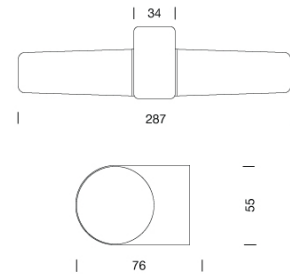

PROJECT : _____
SALE : _____

Lampitude®
TURN ON YOUR ATTITUDE

Product

Dimension

Specification

SERIES	: KINO-W2
ITEM CODE	: KINO-W2-CH
DESCRIPTION	: WALL LAMP
SIZE	: W287 X H55 X D76 (mm)
INSTALLATION	: SURFACE MOUNTED WALL
DRILL SIZE	: -
WEIGHT	: 1 KG
MATERIAL	: STAINLESS STEEL , OPAL GLASS
COLOR	: CHROME
REFLECTOR	: N/A
DIFFUSER	: N/A
IP RATING	: 20
LIGHT SOURCES	: NOT INCLUDED
SOCKET	: LED G9 X 2
WATTS	: MAX 5W
VOLT	: 220-240V 50/60Hz
CCT	: -
CRI	: -
BEAM ANGLE	: -
LUMEN POWER	: -
LIFETIME	: -
CONTROL GEAR	: -
ACCESSORIES	: -
REMARKS	: -