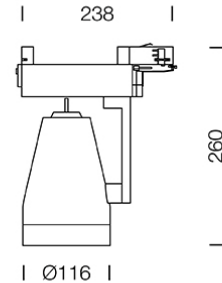

PRODUCT : _____
SALE : _____

Product

Dimension

Specification

SERIES : KERO
ITEM CODE : KERO-QR111-B-WH
DESCRIPTION : ADJUSTABLE TRACK LIGHT
SIZE : W238 X H260 (MM)

INSTALLATION : 3 CIRCUIT TRACK LIGHT
DRILL SIZE : -
WEIGHT : -
MATERIAL : POWDER COATED DIE-CAST ALUMINUM
COLOR : WHITE
REFLECTOR : -
DIFFUSER : -
IP RATING : 20

LIGHT SOURCES : HALOGEN OR LED
SOCKET : QR111 X 1
WATTS : MAX 75W
VOLT : -
CCT : -
CRI : -
BEAM ANGLE : -
LUMEN POWER : -
LIFETIME : -

CONTROL GEAR : -
ACCESSORIES : -
REMARKS : TRACK AND CONECTOR NOT INCLUDED