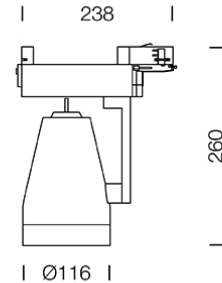

PRODUCT : _____
SALE : _____

Product

Dimension

Specification

SERIES : KERO
ITEM CODE : KERO-QR111-B-BK
DESCRIPTION : ADJUSTABLE TRACK LIGHT
SIZE : W238 X H260 (MM)

INSTALLATION : 3 CIRCUIT TRACK LIGHT
DRILL SIZE : -
WEIGHT : -
MATERIAL : POWDER COATED DIE-CAST ALUMINUM
COLOR : BLACK
REFLECTOR : -
DIFFUSER : -
IP RATING : 20

LIGHT SOURCES : HALOGEN OR LED
SOCKET : QR111 X 1
WATTS : MAX 75W
VOLT : -
CCT : -
CRI : -
BEAM ANGLE : -
LUMEN POWER : -
LIFETIME : -

CONTROL GEAR : -
ACCESSORIES : -
REMARKS : TRACK AND CONECTOR NOT INCLUDED