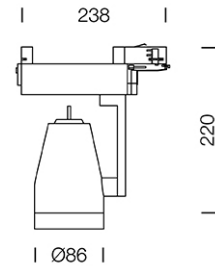

PROJECT : _____

SALE : _____

Lampitude®
TURN ON YOUR ATTITUDE

Product

Dimension

Specification

ITEM CODE	:	KERO-GX10-S-WH
SERIES	:	KERO
BRAND	:	LAMPTITUDE
LAMP TYPE	:	HALOGEN OR LED
LAMP BASE	:	1*GX10 MAX 35W
DESCRIPTION	:	ADJUSTABLE TRACK LIGHT
INSTALLATION	:	3 PHASE TRACK LIGHT
MATERIAL	:	POWDER COATED DIE-CAST ALUMINIUM
COLOR	:	WHITE
CONTROL GEAR	:	N/A
REFLECTOR	:	N/A