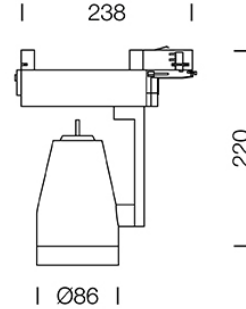

PRODUCT : _____
SALE : _____

Product

Dimension

Specification

SERIES	: KERO
ITEM CODE	: KERO-GX10-S-WH
DESCRIPTION	: ADJUSTABLE TRACK LIGHT
SIZE	: W238 X H220 (MM)
INSTALLATION	: 3 CIRCUIT TRACK LIGHT
DRILL SIZE	: -
WEIGHT	: -
MATERIAL	: POWDER COATED DIE-CAST ALUMINUM
COLOR	: WHITE
REFLECTOR	: -
DIFFUSER	: -
IP RATING	: 20
LIGHT SOURCES	: HALOGEN OR LED
SOCKET	: GX10 X 1
WATTS	: MAX 35W
VOLT	: -
CCT	: -
CRI	: -
BEAM ANGLE	: -
LUMEN POWER	: -
LIFETIME	: -
CONTROL GEAR	: -
ACCESSORIES	: -
REMARKS	: TRACK AND CONECTOR NOT INCLUDED