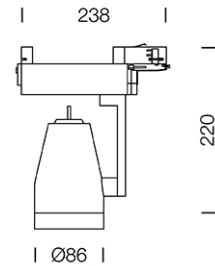

PROJECT : _____

SALE : _____

Lampitude®
TURN ON YOUR ATTITUDE

Product

Dimension

Specification

ITEM CODE	:	KERO-GX10-S-BK
SERIES	:	KERO
BRAND	:	LAMPTITUDE
LAMP TYPE	:	HALOGEN OR LED
LAMP BASE	:	1*GX10 MAX 35W
DESCRIPTION	:	ADJUSTABLE TRACK LIGHT
INSTALLATION	:	3 PHASE TRACK LIGHT
MATERIAL	:	POWDER COATED DIE-CAST ALUMINIUM
COLOR	:	BLACK
CONTROL GEAR	:	N/A
REFLECTOR	:	N/A