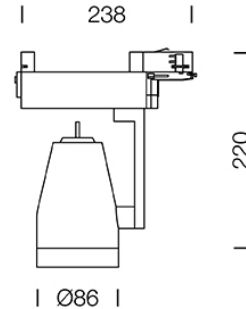

PRODUCT : \_\_\_\_\_

SALE : \_\_\_\_\_

Lamptitude®  
TURN ON YOUR ATTITUDE

Product

Dimension

Specification

SERIES	: KERO
ITEM CODE	: KERO-GX10-S-BK
DESCRIPTION	: ADJUSTABLE TRACK LIGHT
SIZE	: W238 X H220 (MM)
INSTALLATION	: 3 CIRCUIT TRACK LIGHT
DRILL SIZE	: -
WEIGHT	: -
MATERIAL	: POWDER COATED DIE-CAST ALUMINUM
COLOR	: BLACK
REFLECTOR	: -
DIFFUSER	: -
IP RATING	: 20
LIGHT SOURCES	: HALOGEN OR LED
SOCKET	: GX10 X 1
WATTS	: MAX 35W
VOLT	: -
CCT	: -
CRI	: -
BEAM ANGLE	: -
LUMEN POWER	: -
LIFETIME	: -
CONTROL GEAR	: -
ACCESSORIES	: -
REMARKS	: TRACK AND CONECTOR NOT INCLUDED