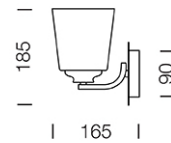

PROJECT : _____

SALE : _____

Lampitude®
TURN ON YOUR ATTITUDE

Product

Dimension

Specification

ITEM CODE	:	KENTAL-W
SERIES	:	KENTAL
BRAND	:	LAMPITUDE
LAMP TYPE	:	COMPACT FLUORESCENT OR LED
LAMP BASE	:	1*E14 MAX 11W
DESCRIPTION	:	WALL LAMP
INSTALLATION	:	SURFACE MOUNTED WALL
MATERIAL	:	STAINLESS STEEL, OPAL GLASS
COLOR	:	WHITE, CHROME
CONTROL GEAR	:	N/A
REFLECTOR	:	N/A