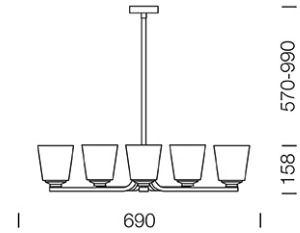

PROJECT : _____

SALE : _____

Lampitude®
TURN ON YOUR ATTITUDE

Product

Dimension

Specification

ITEM CODE	:	KENTAL-P5
SERIES	:	KENTAL
BRAND	:	LAMPTITUDE
LAMP TYPE	:	COMPACT FLUORESCENT OR LED
LAMP BASE	:	5*E14 MAX 11W
DESCRIPTION	:	CEILING LAMP
INSTALLATION	:	SURFACE MOUNTED BASE
MATERIAL	:	STAINLESS STEEL, OPAL GLASS
COLOR	:	WHITE, CHROME
CONTROL GEAR	:	N/A
REFLECTOR	:	N/A