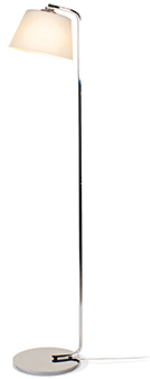

PRODUCT : _____
SALE : _____

Lampitude®
TURN ON YOUR ATTITUDE

Product

Dimension

Specification

SERIES : KENTAL
ITEM CODE : KENTAL-F
DESCRIPTION : FLOOR LAMP
SIZE : W284 X H1460 (MM)

INSTALLATION : STANDING LAMP
DRILL SIZE : -
WEIGHT : -
MATERIAL : STAINLESS STEEL , OPAL GLASS
COLOR : WHITE , CHROME
REFLECTOR : -
DIFFUSER : -
IP RATING : 20

LIGHT SOURCES : INCANDESCENT OR LED
SOCKET : E27 x 1
WATTS : MAX 20W
VOLT : -
CCT : -
CRI : -
BEAM ANGLE : -
LUMEN POWER : -
LIFETIME : -

CONTROL GEAR : -
ACCESSORIES : -
REMARKS : BULB NOT INCLUDED

Head office 299/1 (Ekamai) Klongton-Nua, Wattana, Bangkok Thailand 10110
Tel (02) 392 6371-5 FAX (02) 392 1839 Email info@lamptitude.net www.lamptitude.net