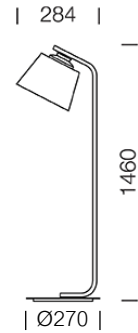

PRODUCT : _____
SALE : _____

Lampitude®
TURN ON YOUR ATTITUDE

Product

Dimension

Specification

SERIES : KENTAL
ITEM CODE : KENTAL-F
DESCRIPTION : FLOOR LAMP
SIZE : W284 X H1460 (MM)

INSTALLATION : STANDING LAMP
DRILL SIZE : -
WEIGHT : -
MATERIAL : STAINLESS STEEL , OPAL GLASS
COLOR : WHITE , CHROME
REFLECTOR : -
DIFFUSER : -
IP RATING : 20

LIGHT SOURCES : INCANDESCENT OR LED
SOCKET : E27 x 1
WATTS : MAX 20W
VOLT : -
CCT : -
CRI : -
BEAM ANGLE : -
LUMEN POWER : -
LIFETIME : -

CONTROL GEAR : -
ACCESSORIES : -
REMARKS : BULB NOT INCLUDED

Head office 299/1 (Ekamai) Klongton-Nua, Wattana, Bangkok Thailand 10110
Tel (02) 392 6371-5 FAX (02) 392 1839 Email info@lamptitude.net www.lamptitude.net