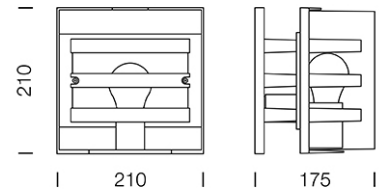

PROJECT : _____

SALE : _____

Lampitude®
TURN ON YOUR ATTITUDE

Product

Dimension

Specification

ITEM CODE	:	1838S-GR
SERIES	:	KENDO
BRAND	:	LAMPTITUDE
LAMP TYPE	:	COMPACT FLUORESCENT OR LED
LAMP BASE	:	1*E27 MAX 15W
DESCRIPTION	:	OUTDOOR WALL LAMP
INSTALLATION	:	SURFACE MOUNTED WALL
MATERIAL	:	POWDER COATED DIE-CAST ALUMINIUM, CLEAR POLYCARBONATE
IP RATING	:	IP54
COLOR	:	DARK GRAY
CONTROL GEAR	:	N/A
REFLECTOR	:	N/A