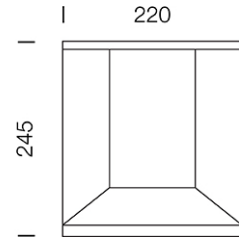

PROJECT : _____

SALE : _____

Lampitude®
TURN ON YOUR ATTITUDE

Product

Dimension

Specification

ITEM CODE	:	KENDO-BK
SERIES	:	KENDO
BRAND	:	LAMPTITUDE
LAMP TYPE	:	COMPACT FLUORESCENT OR LED
LAMP BASE	:	1*E27 MAX 60W
DESCRIPTION	:	OUTDOOR POST LAMP
INSTALLATION	:	SURFACE MOUNTED
MATERIAL	:	POWDER COATED DIE-CAST ALUMINUM, OPAL ACRYLIC DIFFUSER
IP RATING	:	IP54
COLOR	:	GRAY
CONTROL GEAR	:	N/A
REFLECTOR	:	N/A