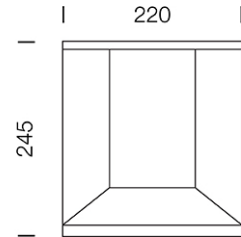

PROJECT : _____

SALE : _____

Lamptitude®
TURN ON YOUR ATTITUDE

Product

Dimension

Specification

ITEM CODE	:	KENDO-BK
SERIES	:	KENDO
BRAND	:	LAMPTITUDE
LAMP TYPE	:	COMPACT FLUORESCENT OR LED
LAMP BASE	:	1*E27 MAX 60W
DESCRIPTION	:	OUTDOOR POST LAMP
INSTALLATION	:	SURFACE MOUNTED
MATERIAL	:	POWDER COATED DIE-CAST ALUMINUM, OPAL ACRYLIC DIFFUSER
IP RATING	:	IP54
COLOR	:	DARK GRAY
CONTROL GEAR	:	N/A
REFLECTOR	:	N/A