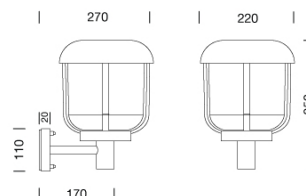

PROJECT : _____
 SALE : _____

Product

Dimension

Specification

SERIES	: KEMI
ITEM CODE	: KEMI-WS
DESCRIPTION	: WALL LAMP
SIZE	: W220 X D270 X H350 (MM)
INSTALLATION	: RECESSED MOUNTED
DRILL SIZE	: -
WEIGHT	: 1.4 KG
MATERIAL	: ALUMINUM POWDER COATED , ACRYLIC
COLOR	: MATT BLACK
REFLECTOR	: -
DIFFUSER	: CLEAR PC
IP RATING	: 44
LIGHT SOURCES	: LED OR INCANDESCENT
SOCKET	: E27 X 1
WATTS	: MAX 60W
VOLT	: 220-240V ~50Hz
CCT	: -
CRI	: -
BEAM ANGLE	: -
LUMEN POWER	: -
LIFETIME	: -
CONTROL GEAR	: -
ACCESSORIES	: -
REMARKS	: BULB NOT INCLUDED