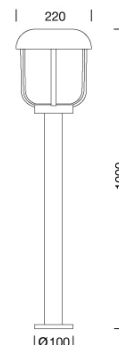

PROJECT : _____
SALE : _____

Product

Dimension

Specification

SERIES	: KEMI
ITEM CODE	: KEMI-B
DESCRIPTION	: BOLLARD LAMP
SIZE	: W220 X L220 X H1000 (MM)
INSTALLATION	: SURFACE MOUNTED
DRILL SIZE	: -
WEIGHT	: 2.2 KG
MATERIAL	: ALUMINUM POWDER COATED , ACRYLIC
COLOR	: MATT BLACK
REFLECTOR	: -
DIFFUSER	: CLEAR PC
IP RATING	: 44
LIGHT SOURCES	: LED OR INCANDESCENT
SOCKET	: E27 X 1
WATTS	: MAX 60W
VOLT	: 220-240V ~50Hz
CCT	: -
CRI	: -
BEAM ANGLE	: -
LUMEN POWER	: -
LIFETIME	: -
CONTROL GEAR	: -
ACCESSORIES	: -
REMARKS	: BULB NOT INCLUDED