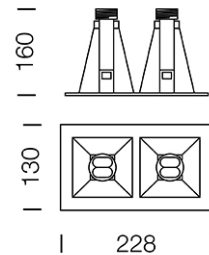

PROJECT : _____

SALE : _____

Lamptitude[®]
TURN ON YOUR ATTITUDE

Product

Dimension

Specification

ITEM CODE	:	KE-BOX-2
SERIES	:	KE-BOX
BRAND	:	LAMPTITUDE
LAMP TYPE	:	COMPACT FLUORESCENT OR LED
LAMP BASE	:	2*E27 MAX 20W
DESCRIPTION	:	DOWNLIGHT
INSTALLATION	:	RECESSED DOWNLIGHT
MATERIAL	:	POWDER COATED STEEL
COLOR	:	GRAY
CONTROL GEAR	:	N/A
REFLECTOR	:	HIGH QUALITY ALUMINIUM