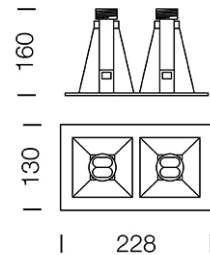

PROJECT : _____

SALE : _____

Lampitude®
TURN ON YOUR ATTITUDE

Product

Dimension

Specification

ITEM CODE	:	KE-BOX-2-WW
SERIES	:	KE-BOX
BRAND	:	LAMPTITUDE
LAMP TYPE	:	COMPACT FLUORESCENT OR LED
LAMP BASE	:	2*E27 MAX 20W
DESCRIPTION	:	DOWNLIGHT
INSTALLATION	:	RECESSED DOWNLIGHT
MATERIAL	:	POWDER COATED STEEL
COLOR	:	WHITE
CONTROL GEAR	:	N/A
REFLECTOR	:	HIGH QUALITY ALUMINIUM