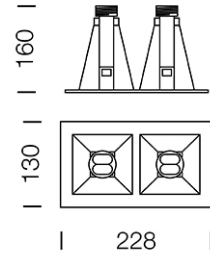

PROJECT : _____

SALE : _____

Lampitude®
TURN ON YOUR ATTITUDE

Product

Dimension

Specification

ITEM CODE	:	KE-BOX-2-BK
SERIES	:	KE-BOX
BRAND	:	LAMPTITUDE
LAMP TYPE	:	COMPACT FLUORESCENT OR LED
LAMP BASE	:	2*E27 MAX 20W
DESCRIPTION	:	DOWNLIGHT
INSTALLATION	:	RECESSED DOWNLIGHT
MATERIAL	:	POWDER COATED STEEL
COLOR	:	BLACK
CONTROL GEAR	:	N/A
REFLECTOR	:	HIGH QUALITY ALUMINIUM