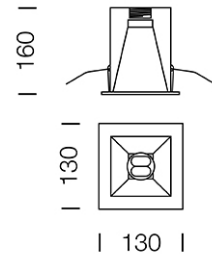

## Dimension

## Specification

ITEM CODE	:	KE-BOX-1
SERIES	:	KE-BOX
BRAND	:	LAMPTITUDE
LAMP TYPE	:	COMPACT FLUORESCENT OR LED
LAMP BASE	:	1*E27 MAX 20W
DESCRIPTION	:	DOWNLIGHT
INSTALLATION	:	RECESSED DOWNLIGHT
MATERIAL	:	POWDER COATED STEEL
COLOR	:	GRAY
CONTROL GEAR	:	N/A
REFLECTOR	:	HIGH QUALITY ALUMINIUM