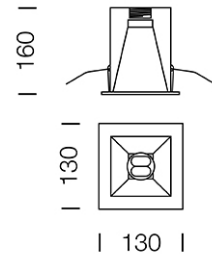

## Dimension

## Specification

ITEM CODE	:	KE-BOX-1-WWW
SERIES	:	KE-BOX
BRAND	:	LAMPTITUDE
LAMP TYPE	:	COMPACT FLUORESCENT OR LED
LAMP BASE	:	1*E27 MAX 20W
DESCRIPTION	:	DOWNLIGHT
INSTALLATION	:	RECESSED DOWNLIGHT
MATERIAL	:	POWDER COATED STEEL
COLOR	:	WHITE
CONTROL GEAR	:	N/A
REFLECTOR	:	HIGH QUALITY ALUMINIUM