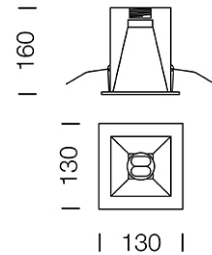

## Dimension

## Specification

ITEM CODE	:	KE-BOX-1-WW
SERIES	:	KE-BOX
BRAND	:	LAMPTITUDE
LAMP TYPE	:	COMPACT FLUORESCENT OR LED
LAMP BASE	:	1*E27 MAX 20W
DESCRIPTION	:	DOWNLIGHT
INSTALLATION	:	RECESSED DOWNLIGHT
MATERIAL	:	POWDER COATED STEEL
COLOR	:	WHITE
CONTROL GEAR	:	N/A
REFLECTOR	:	HIGH QUALITY ALUMINIUM