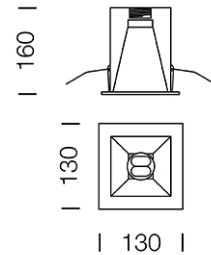

PROJECT : _____

SALE : _____

Lampitude®
TURN ON YOUR ATTITUDE

Product

Dimension

Specification

| | | |
|--------------|---|----------------------------|
| ITEM CODE | : | KE-BOX-1-BK |
| SERIES | : | KE-BOX |
| BRAND | : | LAMPTITUDE |
| LAMP TYPE | : | COMPACT FLUORESCENT OR LED |
| LAMP BASE | : | 1*E27 MAX 20W |
| DESCRIPTION | : | DOWNLIGHT |
| INSTALLATION | : | RECESSED DOWNLIGHT |
| MATERIAL | : | POWDER COATED STEEL |
| COLOR | : | BLACK |
| CONTROL GEAR | : | N/A |
| REFLECTOR | : | HIGH QUALITY ALUMINIUM |