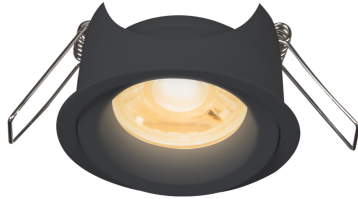

PROJECT : _____
SALE : _____

Lampitude

Product

Dimension

Specification

SERIES	: KANA
ITEM CODE	: KANA-1R-ADJ-BK-GU10-CL
DESCRIPTION	: RECESSED DOWNLIGHT
SIZE	: Ø75 X H50 (MM)
INSTALLATION	: RECESSED MOUNTED
DRILL SIZE	: Ø68 (MM)
WEIGHT	: 0.2 KG
MATERIAL	: PRESSING METAL
COLOR	: BLACK
REFLECTOR	: -
DIFFUSER	: CLEAR GLASS
IP RATING	: 20
LIGHT SOURCES	: GU10 X 1
WATTS	: MAX 50W
INPUT VOLTAGE	: AC 220-240V 50/60 Hz
OUTPUT VOLTAGE	: -
CCT	: -
CRI	: -
BEAM ANGLE	: -
LUMEN POWER	: -
AMBIENT TEMP	: -
LIFETIME	: -
CONTROL GEAR	: -
ACCESSORIES	: -
REMARKS	: BULB NOT INCLUDED