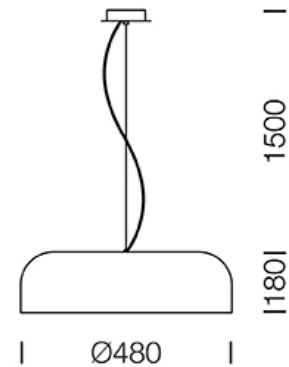

PROJECT : _____

SALE : _____

Lampitude®
TURN ON YOUR ATTITUDE

Product

Dimension

Specification

ITEM CODE	:	KALM-P-GY-L
SERIES	:	KALM
BRAND	:	LAMPTITUDE
LAMP TYPE	:	COMPACT FLUORESCENT OR LED
LAMP BASE	:	3*E27 MAX 40W
DESCRIPTION	:	PENDANT LAMP
INSTALLATION	:	SURFACE MOUNTED BASE
MATERIAL	:	POWDER COATED ALUMINIUM, POLYCARBONATE DIFFUSER
COLOR	:	GRAY
CONTROL GEAR	:	N/A
REFLECTOR	:	N/A