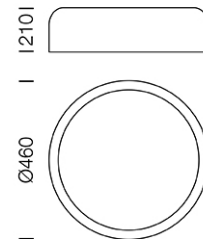

PROJECT : _____

SALE : _____

Lampitude®
TURN ON YOUR ATTITUDE

Product

Dimension

Specification

ITEM CODE	:	KALM-C-WH-L
SERIES	:	KALM
BRAND	:	LAMPTITUDE
LAMP TYPE	:	COMPACT FLUORESCENT OR LED
LAMP BASE	:	3*E27 MAX 20W
DESCRIPTION	:	CEILING LAMP
INSTALLATION	:	SURFACE MOUNTED BASE
MATERIAL	:	POWDER COATED ALUMINIUM, POLYCARBONATE DIFFUSER
COLOR	:	WHITE
CONTROL GEAR	:	N/A
REFLECTOR	:	N/A