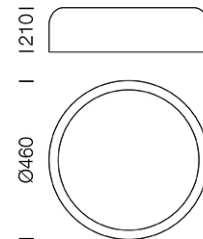

PROJECT : _____

SALE : _____

Lampitude®
TURN ON YOUR ATTITUDE

Product

Dimension

Specification

ITEM CODE	:	KALM-C-GY-L
SERIES	:	KALM
BRAND	:	LAMPTITUDE
LAMP TYPE	:	COMPACT FLUORESCENT OR LED
LAMP BASE	:	3*E27 MAX 20W
DESCRIPTION	:	CEILING LAMP
INSTALLATION	:	SURFACE MOUNTED BASE
MATERIAL	:	POWDER COATED ALUMINIUM, POLYCARBONATE DIFFUSER
COLOR	:	GRAY
CONTROL GEAR	:	N/A
REFLECTOR	:	N/A