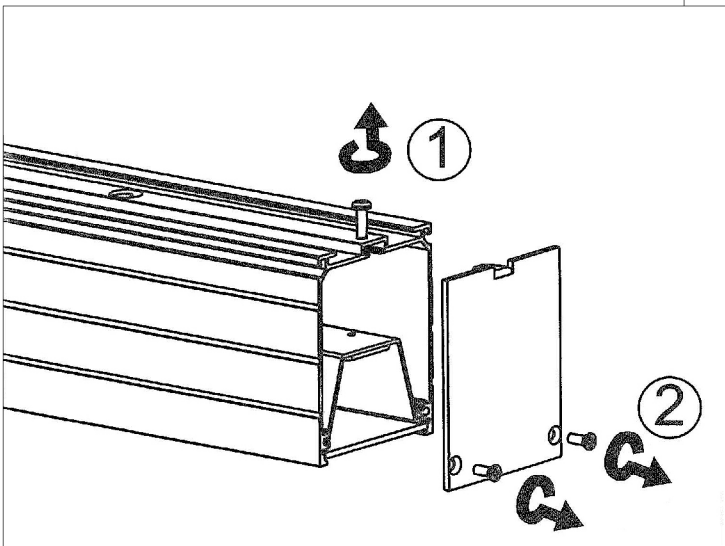

JZ-LINK-P MANUAL

Lampitude

CAUTIONS

1. Switch-off the power supply before any installation and maintenance operations.
2. Installation should be carried out by a suitably qualified person in accordance with good electrical practice and the appropriate national wiring regulations.
3. Use this light fixture at the rated voltage and frequency as indicated on the specification table.