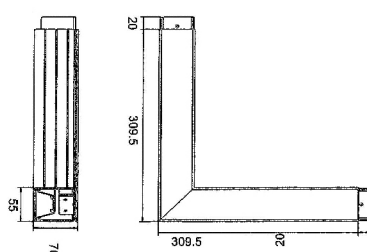

JZ-LINK-P MANUAL

Lampitude

CAUTIONS

1. Switch-off the power supply before any installation and maintenance operations.
2. Installation should be carried out by a suitably qualified person in accordance with good electrical practice and the appropriate national wiring regulations.
3. Use this light fixture at the rated voltage and frequency as indicated on the specification table.

L-LINK