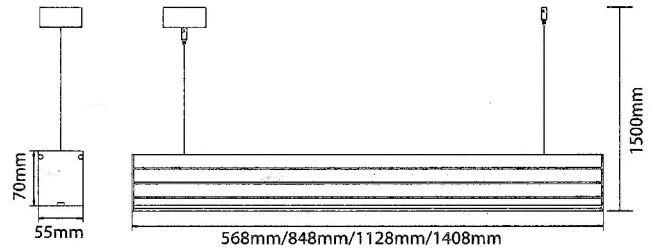

JZ-LINK-P MANUAL

Lampitude

CAUTIONS

1. Switch-off the power supply before any installation and maintenance operations.
2. Installation should be carried out by a suitably qualified person in accordance with good electrical practice and the appropriate national wiring regulations.
3. Use this light fixture at the rated voltage and frequency as indicated on the specification table.