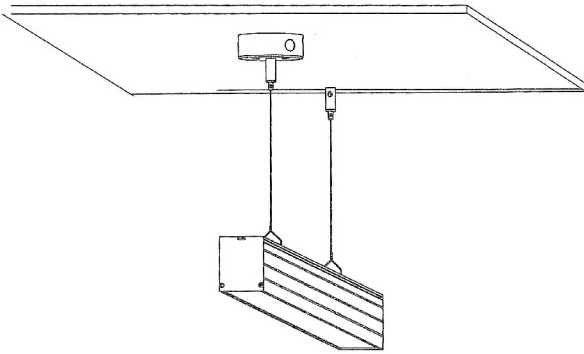

JZ-LINK-P MANUAL

Lampitude

CAUTIONS

1. Switch-off the power supply before any installation and maintenance operations.
2. Installation should be carried out by a suitably qualified person in accordance with good electrical practice and the appropriate national wiring regulations.
3. Use this light fixture at the rated voltage and frequency as indicated on the specification table.