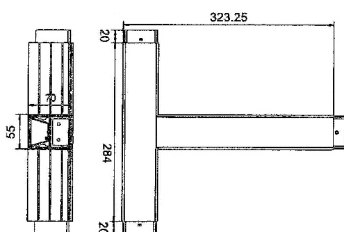

JZ-LINK-P MANUAL

Lampitude

CAUTIONS

1. Switch-off the power supply before any installation and maintenance operations.
2. Installation should be carried out by a suitably qualified person in accordance with good electrical practice and the appropriate national wiring regulations.
3. Use this light fixture at the rated voltage and frequency as indicated on the specification table.

T-LINK