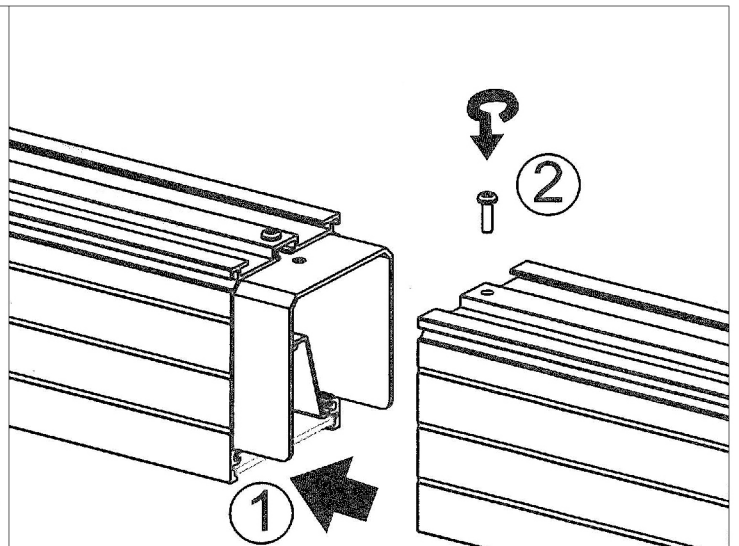

JZ-LINK-P MANUAL

Lampitude

CAUTIONS

1. Switch-off the power supply before any installation and maintenance operations.
2. Installation should be carried out by a suitably qualified person in accordance with good electrical practice and the appropriate national wiring regulations.
3. Use this light fixture at the rated voltage and frequency as indicated on the specification table.