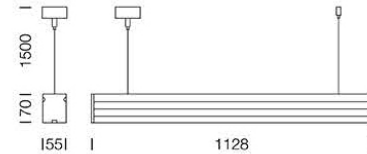

PROJECT : _____
SALE : _____

Lampitude

Product

Dimension

Specification

SERIES	: JZ-LINK
ITEM CODE	: JZ-LINK-P120-4000K-WH
DESCRIPTION	: LINEAR HANGING LAMP
SIZE	: W1128 X L55 X H70 (MM)
INSTALLATION	: SURFACE MOUNTED BASE
DRILL SIZE	: -
WEIGHT	: 2 KG
MATERIAL	: EXTRUDED ALUMINIUM, ACRYLIC DIFFUSER
COLOR	: WHITE
REFLECTOR	: POLISHED
DIFFUSER	: OPAL ACRYLIC
IP RATING	: 20
LIGHT SOURCES	: LED BUILT-IN
SOCKET	: -
WATTS	: 40W
VOLTAGE	: 220-240V 50/60Hz
CCT	: 4000K
CRI	: >90
BEAM ANGLE	: N/A
LUMEN POWER	: 4665LM
LIFETIME	: 35,000 Hr
CONTROL GEAR	: LED DRIVER INCLUDED
ACCESSORIES	: -
REMARKS	: -